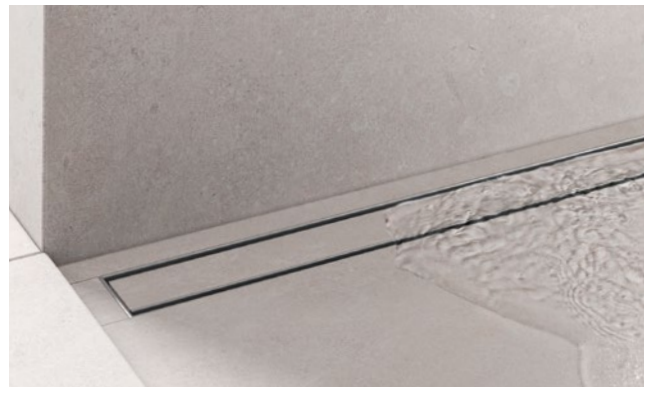

Optimal draining: even if the installation is slightly inclined, the water drainage is improved thanks to the integrated 3D slope, which minimises deposits in the channel body.

What distinguishes all TECEshowerline shower channels:

- Every TECEshowerline shower channel offers maximum hygiene and cleanliness thanks to the integrated three-dimensional slope in the stainless steel base body.
- Of course, all TECEdrainline covers also match the TECEshowerline shower channels.
- Optionally, you can add the TECE hair trap to the TECE odour trap included in the set.
- The new sets are available in lengths of 700, 800 and 900 mm.

TECEshowerline with 2in1 design cover

Decide on site

Use the stainless steel look to obtain a high-quality eye-catcher in your shower area.
Alternatively, you can opt for the tile recess for a narrow stainless steel frame that supports your design concept.

TECEshowerline natural stone channel

The set:

The technology:

Thanks to clever details, the TECeshowerline shower channel for natural stone can be installed quickly and safely. The high-quality stainless steel flange offers a large area for receiving a sealing tape.