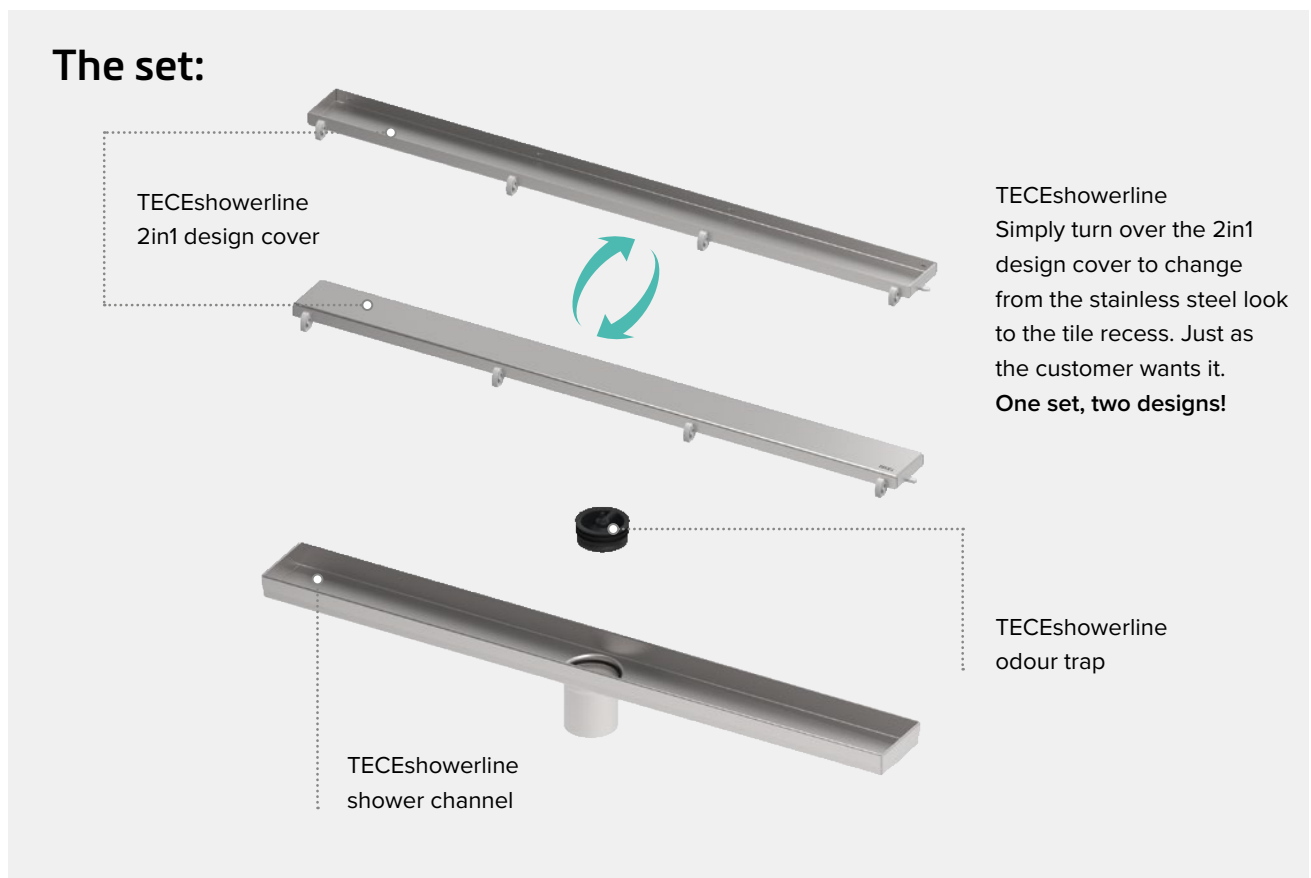

TECEshowerline with 2in1 design cover

Decide on site

Use the stainless steel look to obtain a high-quality eye-catcher in your shower area.
Alternatively, you can opt for the tile recess for a narrow stainless steel frame that supports your design concept.