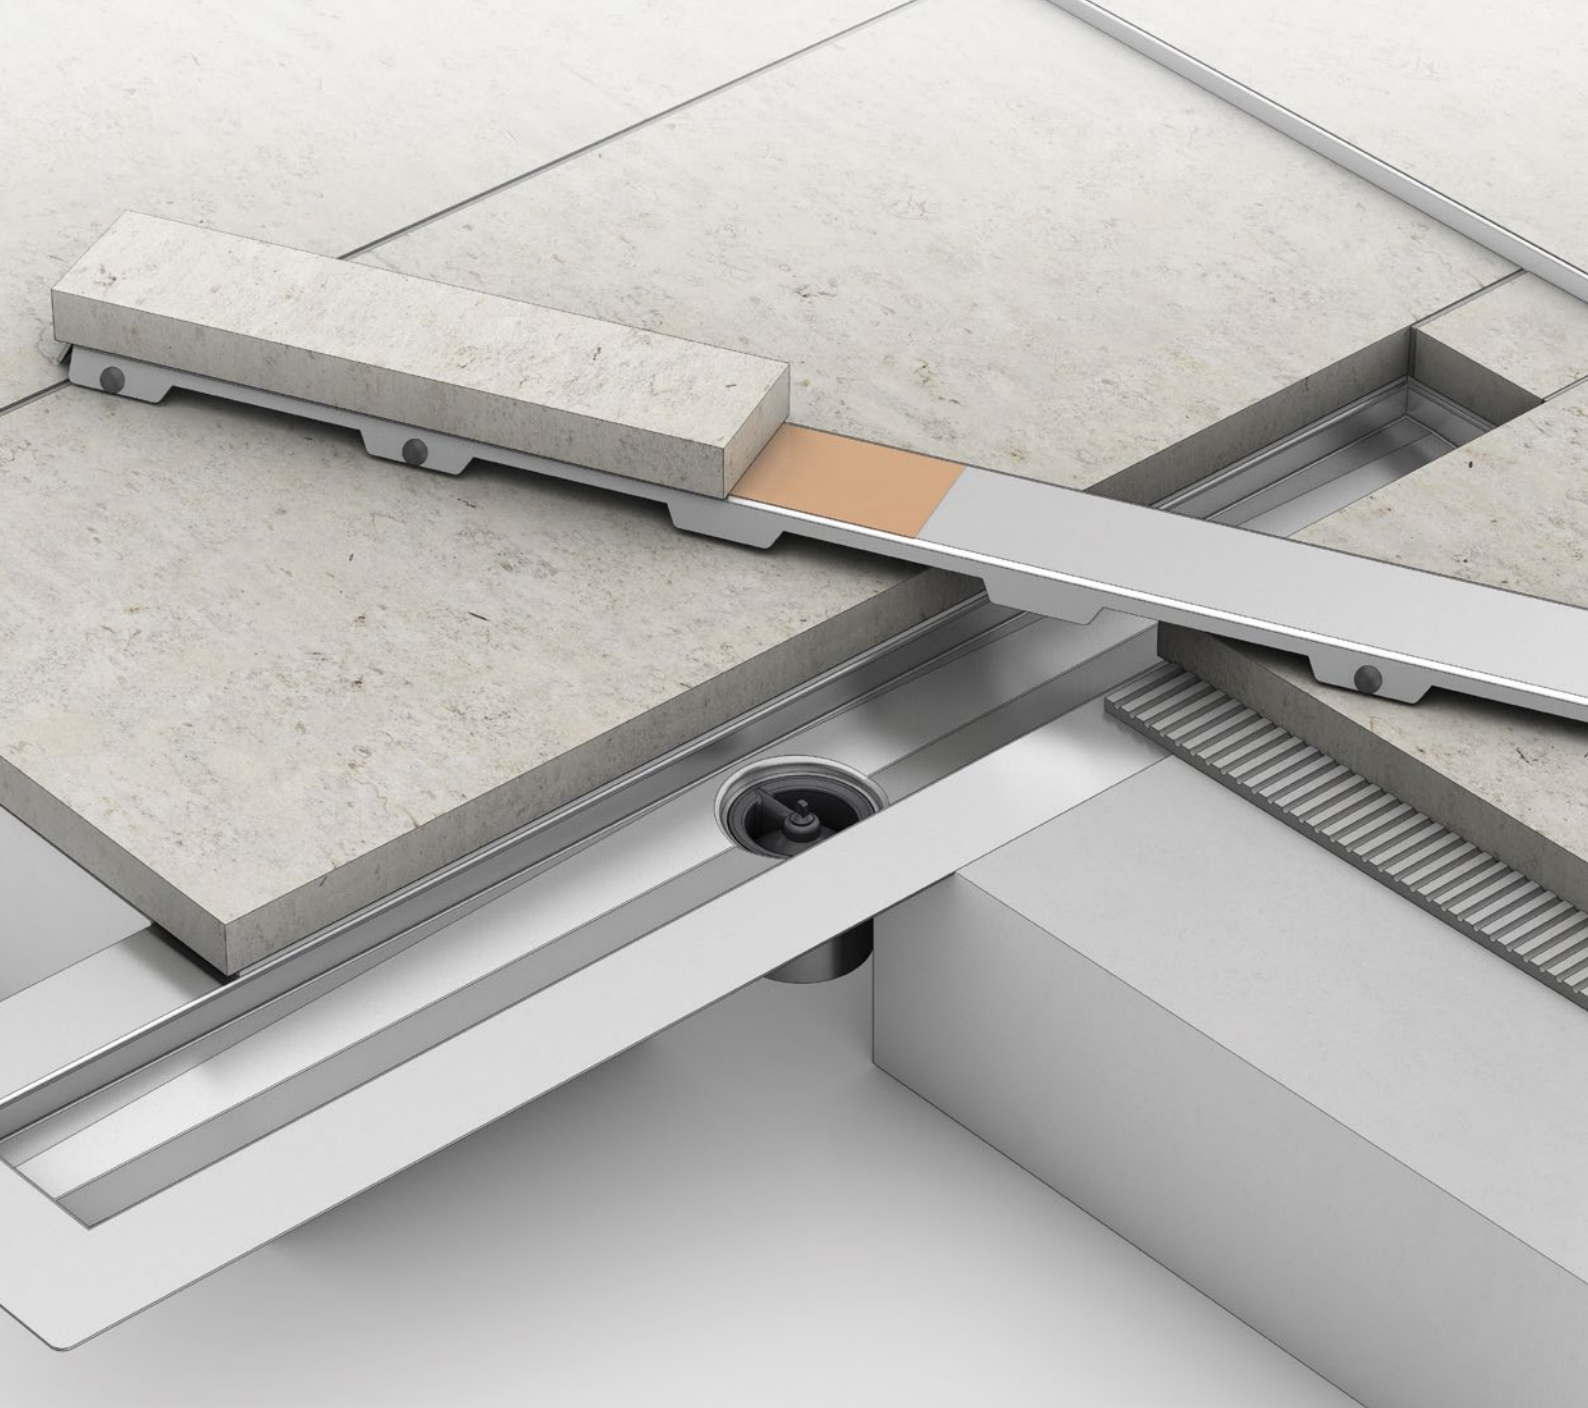

TECE 
close to you

**HYGIENIC,
PROVEN,
VERSATILE.**

With the two new TECeshowerline
shower channel sets you install
design and quality

THE TECEshowerline SHOWER CHANNEL SETS

The TECEshowerline shower channel sets are designed with a DN 50 outlet nozzle that is inserted into the existing waste water pipe on site.

Protected against sewer gases and vermin

The new TECE odour trap reliably prevents sewer gases from escaping while at the same time providing a safe barrier against unwanted vermin. In addition, with a drainage capacity of at least 0.8 l/s, it offers the optimal, invisible connection point between the designer shower area and the drainage system. The new odour trap fits perfectly into every TECEshowerline shower channel and can easily be combined with the optional hair trap. This is TECE quality you can rely on.

Optimal draining: even if the installation is slightly inclined, the water drainage is improved thanks to the integrated 3D slope, which minimises deposits in the channel body.

What distinguishes all TECEshowerline shower channels:

- Every TECEshowerline shower channel offers maximum hygiene and cleanliness thanks to the integrated three-dimensional slope in the stainless steel base body.
- Of course, all TECEdrainline covers also match the TECEshowerline shower channels.
- Optionally, you can add the TECE hair trap to the TECE odour trap included in the set.
- The new sets are available in lengths of 700, 800 and 900 mm.