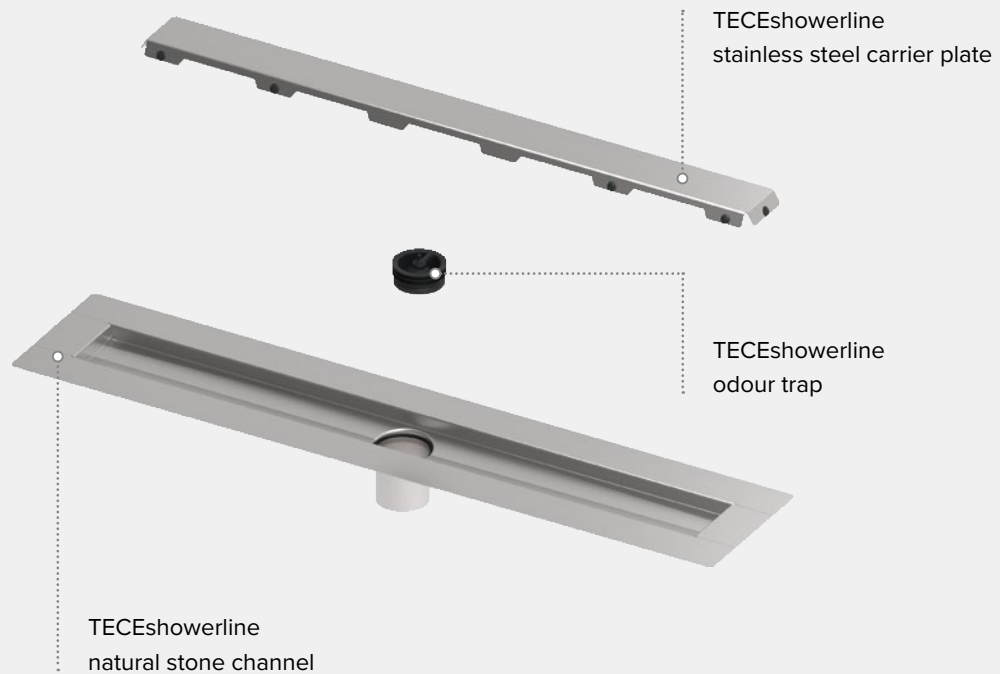

Optimal draining: even if the installation is slightly inclined, the water drainage is improved thanks to the integrated 3D slope, which minimises deposits in the channel body.

What distinguishes all TECEshowerline shower channels:

- Every TECEshowerline shower channel offers maximum hygiene and cleanliness thanks to the integrated three-dimensional slope in the stainless steel base body.
- Of course, all TECEdrainline covers also match the TECEshowerline shower channels.
- Optionally, you can add the TECE hair trap to the TECE odour trap included in the set.
- The new sets are available in lengths of 700, 800 and 900 mm.

TECEshowerline with 2in1 design cover

Decide on site

Use the stainless steel look to obtain a high-quality eye-catcher in your shower area.
Alternatively, you can opt for the tile recess for a narrow stainless steel frame that supports your design concept.

TECEshowerline natural stone channel

The set:

The technology:

Thanks to clever details, the TECeshowerline shower channel for natural stone can be installed quickly and safely. The high-quality stainless steel flange offers a large area for receiving a sealing tape.