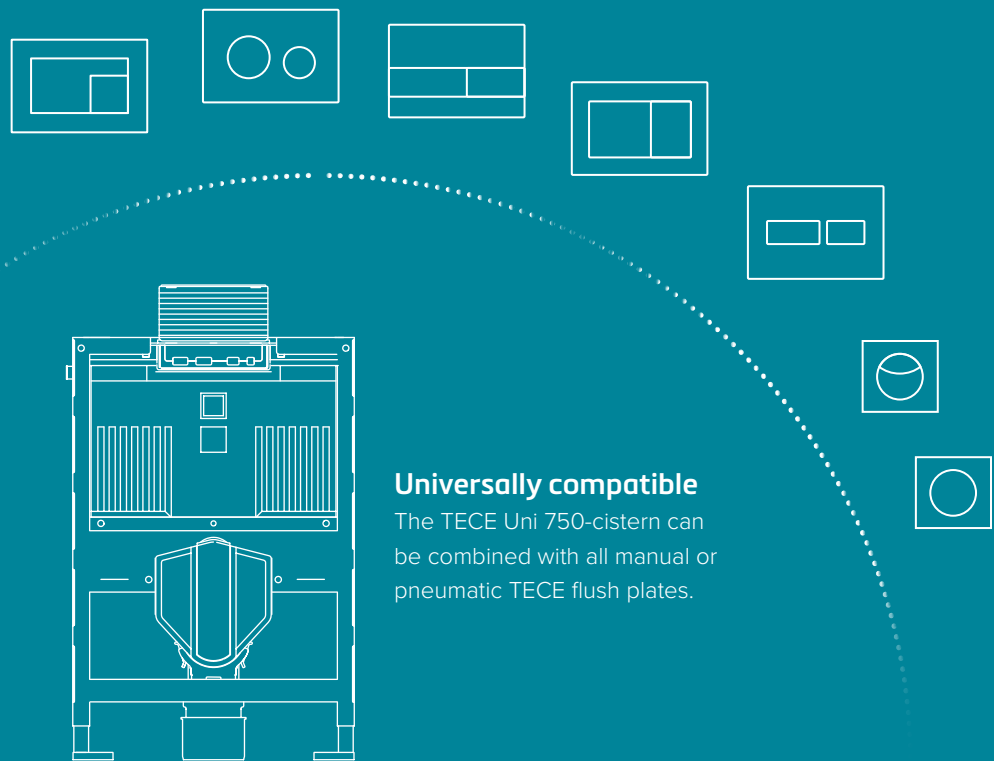

For every installation scenario

The TECE Uni 750-cistern is ideally equipped in the TECEprofil toilet module for installation in the TECEprofil pre-wall system, in metal or wooden stud walls and for installation in front of a solid or plasterboard wall.

	Description	Item no.
	TECEprofil toilet module with Uni 750-cistern, installation height 750 mm	9300291
	TECE A 6 drain valve for Uni 750-cistern	9820588

Universally compatible

The TECE Uni 750-cistern can be combined with all manual or pneumatic TECE flush plates.

For more information visit www.tece.com

TECE GmbH
International-business
T +49 25 72/9 28-999
international-business@tece.de
www.tece.com