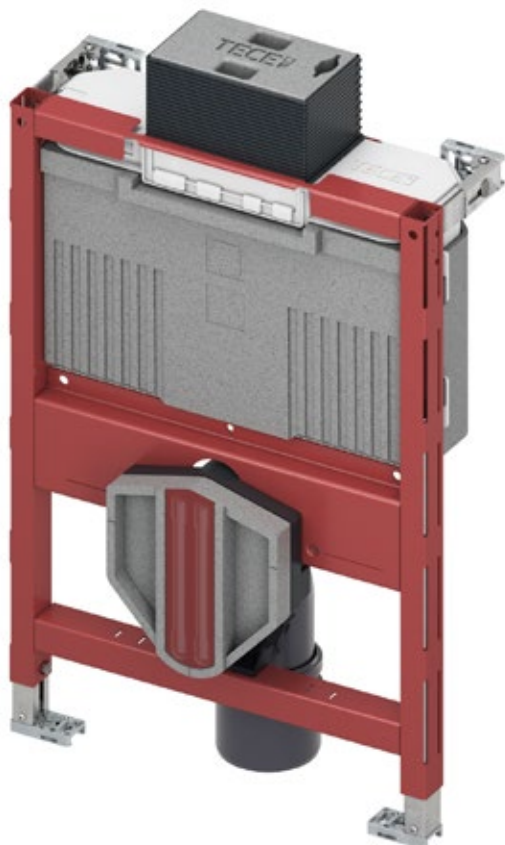

**Brings toilet and washstand to the same level – every time!**

**Following the trend**

Integrating the toilet and washstand in a single construction can be a challenge with modern countertop washstands. Standard toilet modules are too high. The new TECEprofil toilet module at a height of only 750 mm solves this problem: it saves the required 70 mm compared to the 820 mm module at the cistern head - without compromising on functionality or comfort during installation.

# Low installation height, high performance

At a height of just 750 mm, the TECEprofil toilet module offers everything a cistern should have. And clever details that make life easier for you.

## Product highlights

- Only 750 mm high
- Compatible with all manual TECE flush plates
- Can be used with mechanical or pneumatic actuation
- Cistern connection compatible with quick adapters
- easy fit tool-free quick assembly for flush plates
- Installation tunnel with "zip" function: shorten without tools
- Shorter A6 drain valve
- Sound-insulated condensation water protection
- In the TECEprofil toilet module, compatible with the TECEprofil pre-wall system

## For every installation scenario

The TECE Uni 750-cistern is ideally equipped in the TECEprofil toilet module for installation in the TECEprofil pre-wall system, in metal or wooden stud walls and for installation in front of a solid or plasterboard wall.