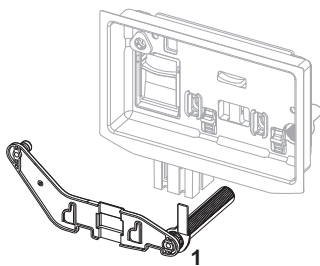

TECE insert chute II for cleaning tablets (TECEsquare II metal, TECEsquare II glass and TECEsolid)

Article number: 9240952

DU 1: 1 pc.

TECEsquare II metal

TECEsquare II glass

TECEsolid

Description:

For inserting toilet cleaning tablets into Uni and Base cisterns; in combination with TECEsquare II metal, TECEsquare II glass and TECEsolid flush plates; for installation from the front; suitable for flush-mounted installation.

Sales data:

Product name: TECE insert chute II for cleaning tablets (TECEsquare II metal, TECEsquare II glass and TECEsolid)
Commodity group: 904
Product group: 2009040120

Spare parts:

1 9820693 Guide rods for insert chute II