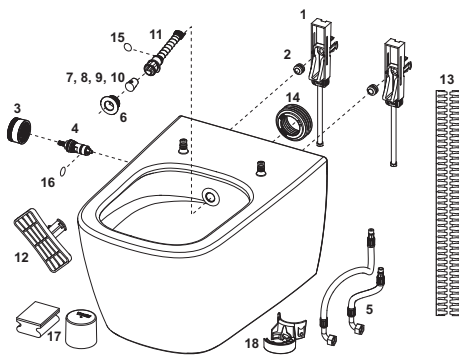

Spare parts:

1	9820356	Concealed mounting
2	9820357	Knurled nut (2 x) for concealed mounting
3	9700608	Control knob, brushed stainless steel
	9700606	Control knob, matt black
4	9820469	Ceramic cartridge including EN 1717 safeguard
5	9820471	Reinforced hoses (from 2021)
6	9820364	Rosette, white
7	9820403	Shower nozzle cap (3 x) "standard" 75°, white
8	9820404	Shower nozzle cap (3 x) "standard" 90°, white
9	9820405	Shower nozzle cap (3 x) "medium" 90°, white
10	9820406	Shower nozzle cap (3 x) "small" 90°, white
11	9820363	Shower arm complete set, white
12	9820422	Removal tool shower arm
13	9820351	Sound insulation tape
14	9820484	Seal for flush pipe connection
15	9820585	O-ring for shower arm spring retainer
16	9820586	O-ring for safety device EN 1717
17	9700605	Cleaning box for shower bar
18	9820697	Bracket for descaling unit