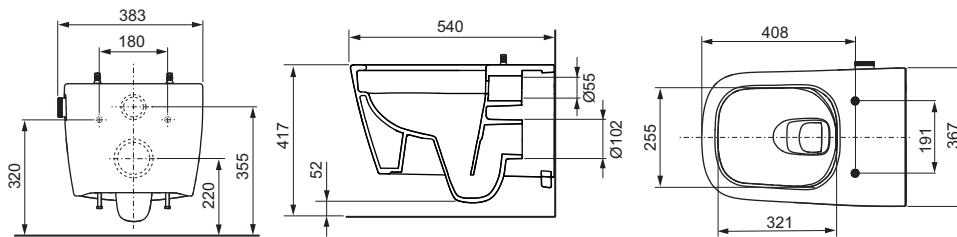

Sales data:

Product name: TECEno shower toilet, cold water, white
Commodity group: 950
Product group: 2009500070