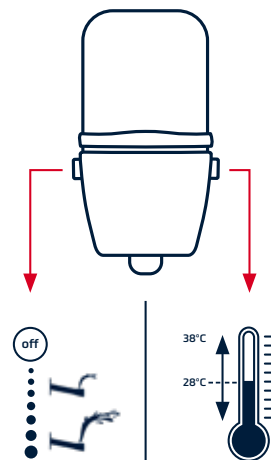

Click or scan the QR code to access the product film.