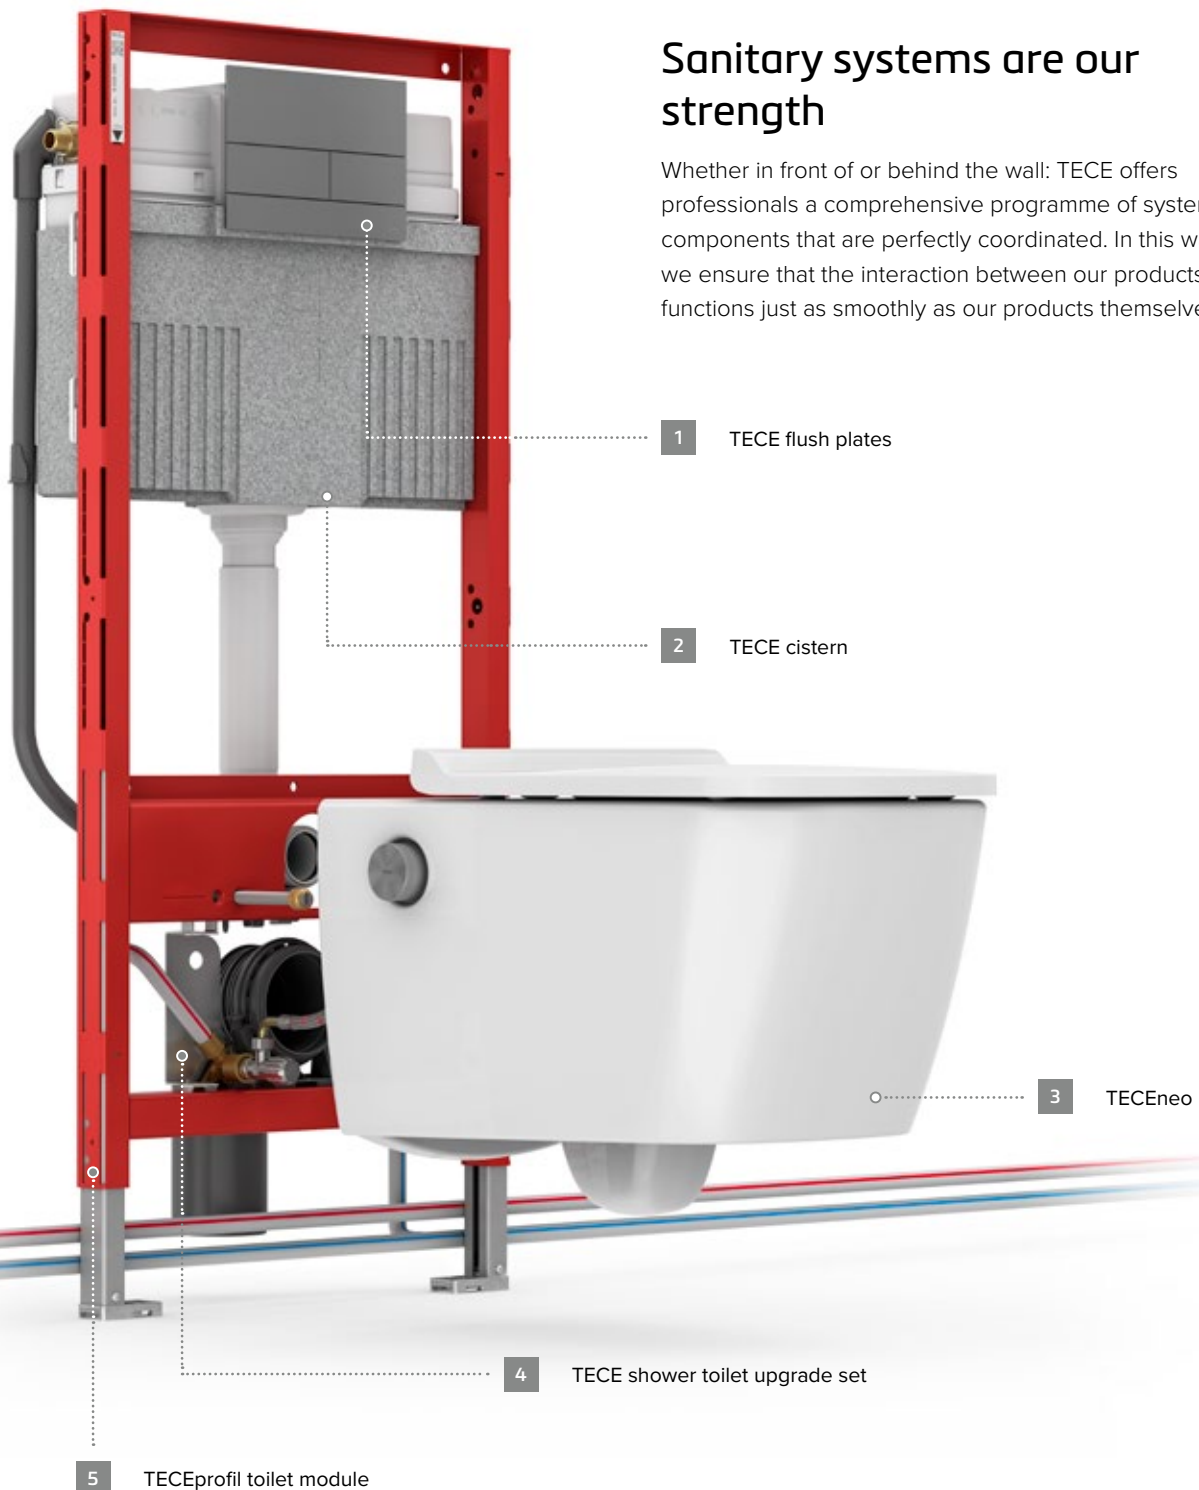

TECEneo IN THE SYSTEM

System technology makes all the difference. Because a product only achieves its full efficiency in the system. And becomes a holistic solution.

Sanitary systems are our strength

Whether in front of or behind the wall: TECE offers professionals a comprehensive programme of system components that are perfectly coordinated. In this way, we ensure that the interaction between our products functions just as smoothly as our products themselves.