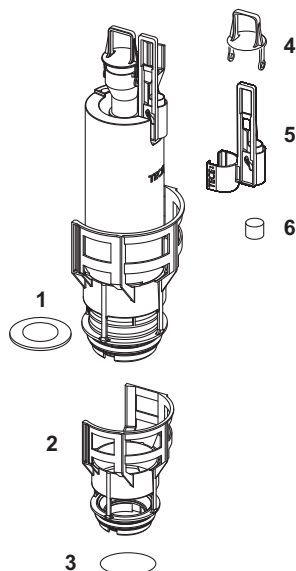

TECE drain valve A 2

Article number: 9820223

DU 1: 1 pc.

Description:

Drain valve for combination with Uni and Base cisterns, including valve seat, red and blue throttles and operating levers.

Sales data:

Product name: TECE drain valve A 2
 Commodity group: 905
 Product group: 2009050070

Spare parts:

- | | | |
|---|---------|---|
| 1 | 9820233 | Gasket (drain valve) |
| 2 | 9820231 | Valve seat with standard throttle (ø 36 mm) |
| 3 | 9820005 | O-ring (valve seat) |
| 4 | 9820222 | Draw eyelet |
| 5 | 9820229 | Pull rod for electrical actuation |
| 6 | 9820420 | Additional weight small pull rod |